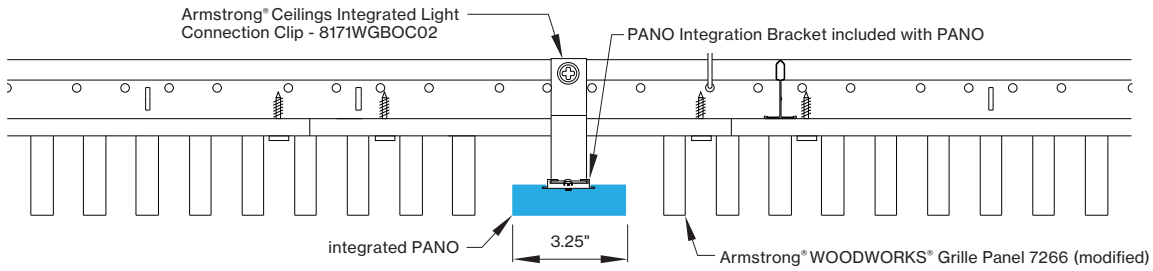

*Woodworks ceilings are not available in this length. Wood panels need to be cut in the field to fit this length.

INTEGRATED LIGHT CONNECTION CLIP

Armstrong® Ceilings Integrated Light Connection Clip

visit armstrongceilings.com/linearlighting

please contact your Armstrong Ceilings rep

WoodWorks® ceiling systems

XAL PANO is only approved for Armstrong® WoodWorks Grille Tegular 9/16, WoodWorks Grille Tegular 15/16, WoodWorks Grille, WoodWorks Linear Solid Wood panels and WoodWorks Linear Veneered panels ceiling systems. Refer to armstrongceilings.com for installation instructions related to the ceiling products.

DIMENSIONS

PANO 3.25"

WWG - ARMSTRONG® WOODWORKS® GRILLE PANELS

WWG view from below

WWG - ARMSTRONG® WOODWORKS® GRILLE PANELS cont'd

PANO mounting instructions

Get access to the PANO mounting instructions faster by scanning the QR code.