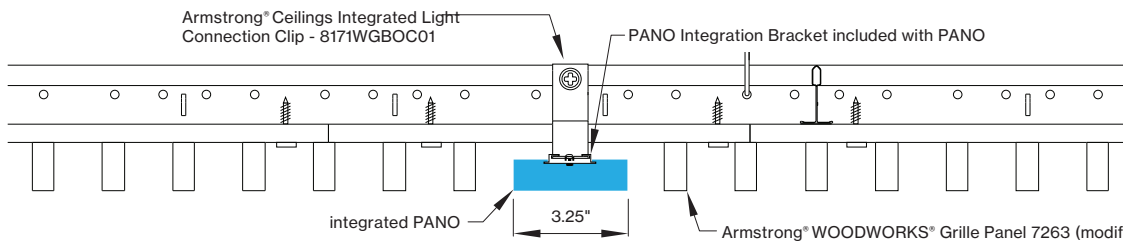

DIMENSIONS

PANO 3.25"

WWG - ARMSTRONG® WOODWORKS® GRILLE PANELS

WWG view from below