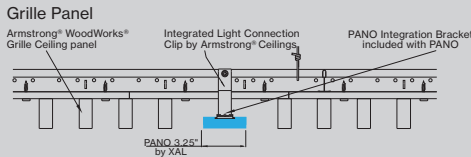

PANO 3.25" WOODWORKS® GRILLE CLASSIC

PERFORMANCE

- Coordinates with Woodworks® Grille ceiling panel
- Up to 122lm/W
- High performance opal cover
- Remote mountable LED driver
- Damp rated

WoodWorks® Grille Ceiling Integration