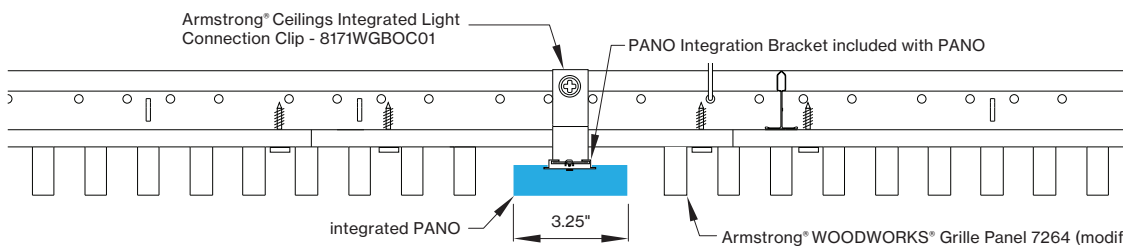

DIMENSIONS

PANO 3.25"

WWG - ARMSTRONG® WOODWORKS® GRILLE PANELS

WWG view from below