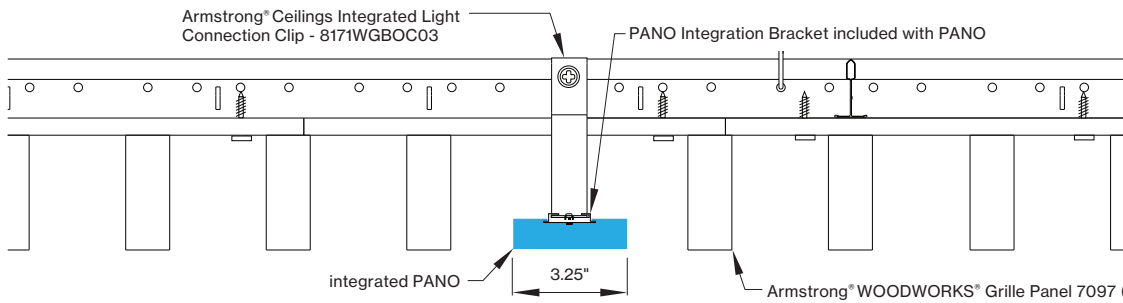

DIMENSIONS

PANO 3.25"

WWG - ARMSTRONG® WOODWORKS® GRILLE PANELS

WWG view from below