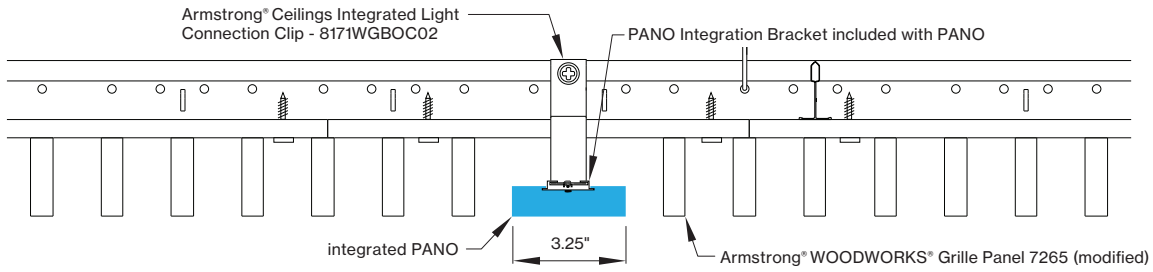

*Woodworks ceilings are not available in this length. Wood panels need to be cut in the field to fit this length.

INTEGRATED LIGHT CONNECTION CLIP

Armstrong® Ceilings Integrated Light Connection Clip

visit armstrongceilings.com/linearlighting

DIMENSIONS

PANO 3.25"

WWG - ARMSTRONG® WOODWORKS® GRILLE PANELS

WWG view from below

WWG - ARMSTRONG® WOODWORKS® GRILLE PANELS cont'd

PANO mounting instructions

Get access to the PANO mounting instructions faster by scanning the QR code.