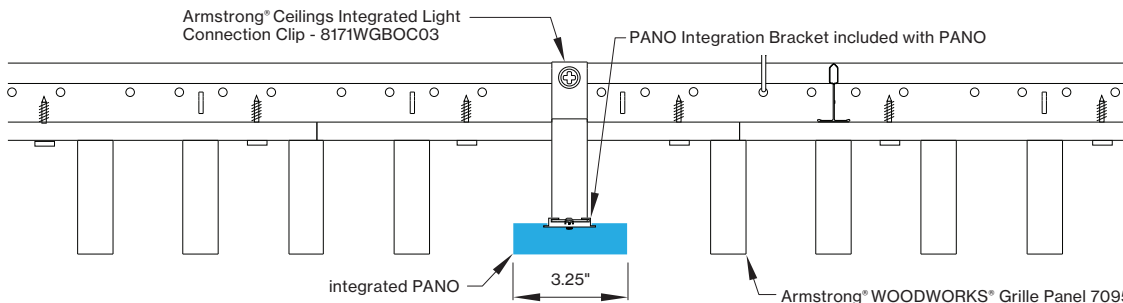

DIMENSIONS

PANO 3.25"

WWG - ARMSTRONG® WOODWORKS® GRILLE PANELS

WWG view from below